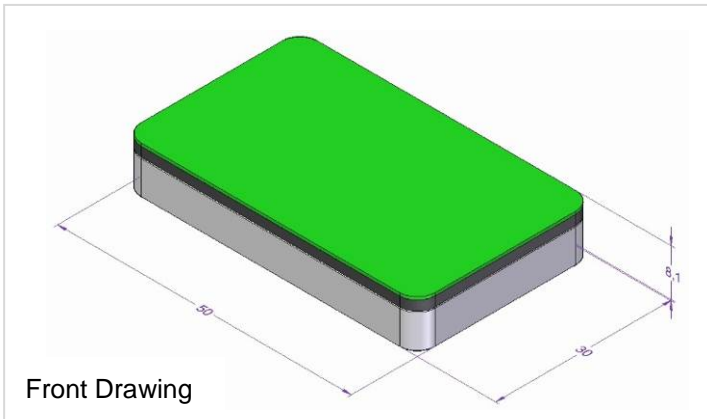

## TC-93026A Flat Type Antenna Coupler

### Specification

Frequency Range	800 ~ 6000 MHz
RF Connector	MCX(f)
Dimension	50(W) x 30(D) x 8.1(H) mm
Weight	40 g
Terminal	50 ohm
VSWR	better than 1 : 1.7

Typical VSWR of TC-93026A

### Ordering Information

Order Number	Description
TC-93026A	Flat Type Antenna Coupler (including accessories below) SS-405, MCX R/A(m)-SMA(m) 25cm - 4011-0014

\*SPECIFICATIONS SUBJECT TO CHANGE WITHOUT PRIOR NOTICE