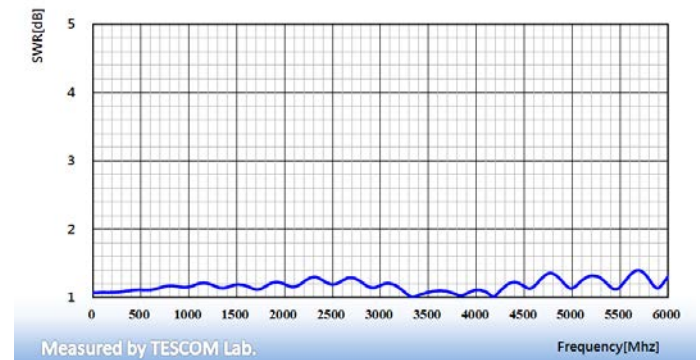

### Specification

Frequency Range	800 ~ 6000 MHz
RF Connector	MCX(f)
Dimension	50(W) x 30(D) x 8.1(H) mm
Weight	40 g
Terminal	50 ohm
VSWR	better than 1 : 1.7

Typical VSWR of TC-93026A