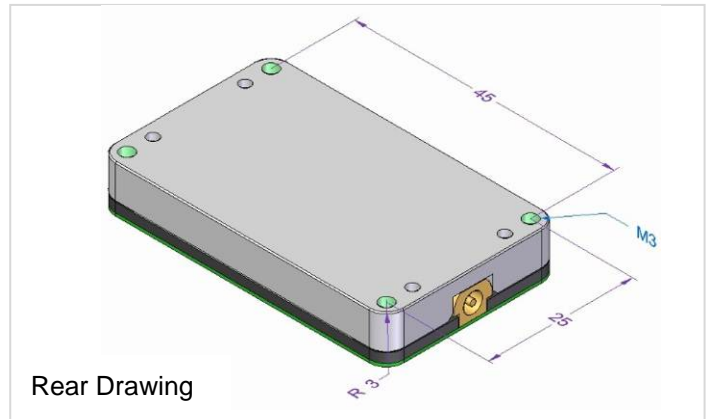

### Specification

Frequency Range	800 ~ 6000 MHz
RF Connector	MCX(f)
Dimension	50(W) x 30(D) x 8.1(H) mm
Weight	40 g
Terminal	50 ohm
VSWR	better than 1 : 1.7

Typical VSWR of TC-93026A

### Ordering Information

Order Number	Description
TC-93026A	Flat Type Antenna Coupler (including accessories below) SS-405, MCX R/A(m)-SMA(m) 25cm - 4011-0014

\*SPECIFICATIONS SUBJECT TO CHANGE WITHOUT PRIOR NOTICE